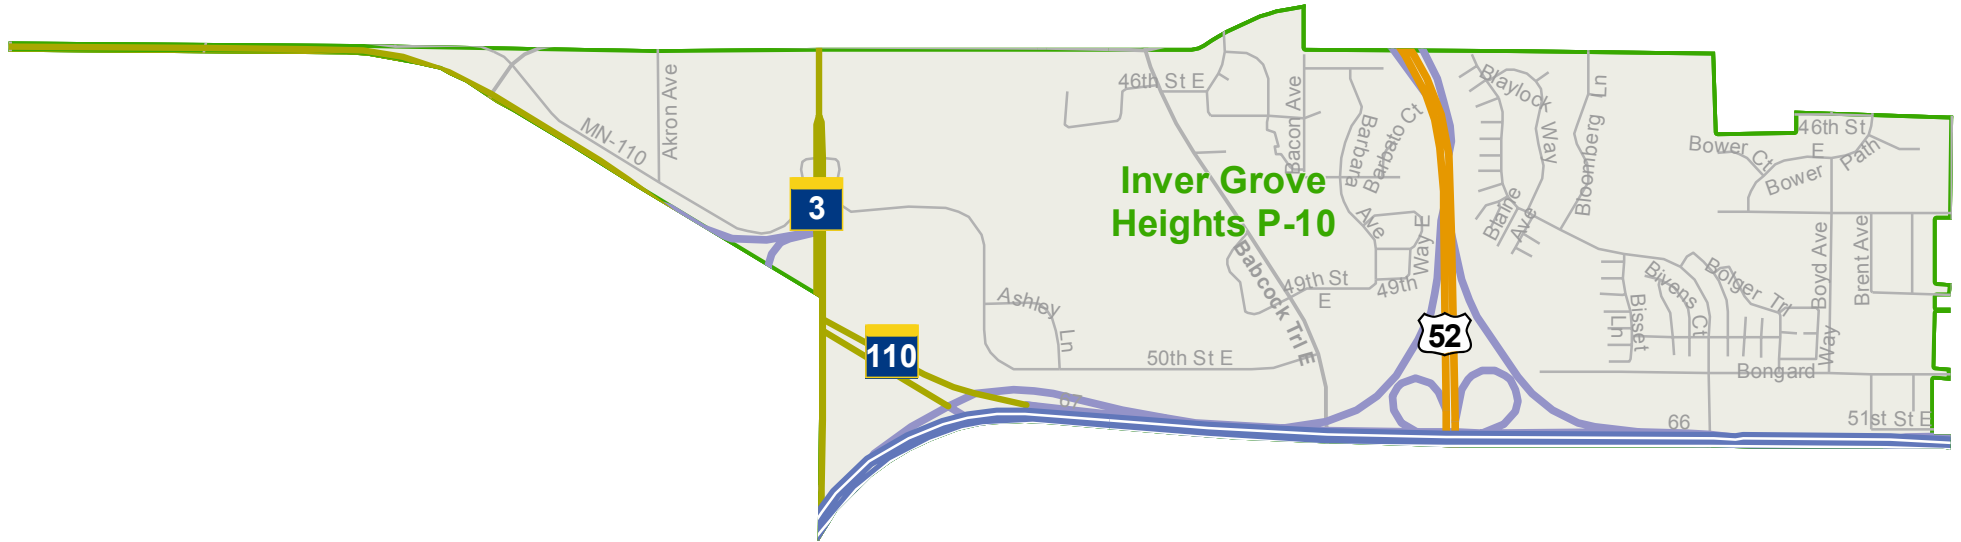

# Inver Grove Heights P-10 in Dakota County

-  Interstate Hwy
-  US Hwy
-  State Hwy
-  Ramps
-  County Road
-  Local Road
-  Railroads
-  Public Schools
-  Colleges and Universities
-  Lakes & Streams
-  County Boundary
-  Precincts 2016

Congressional District: 2

Legislative District: 52B

2016 Precincts provided by MN Secretary of State Elections Division - October 2016

<http://www.gis.leg.mn/>