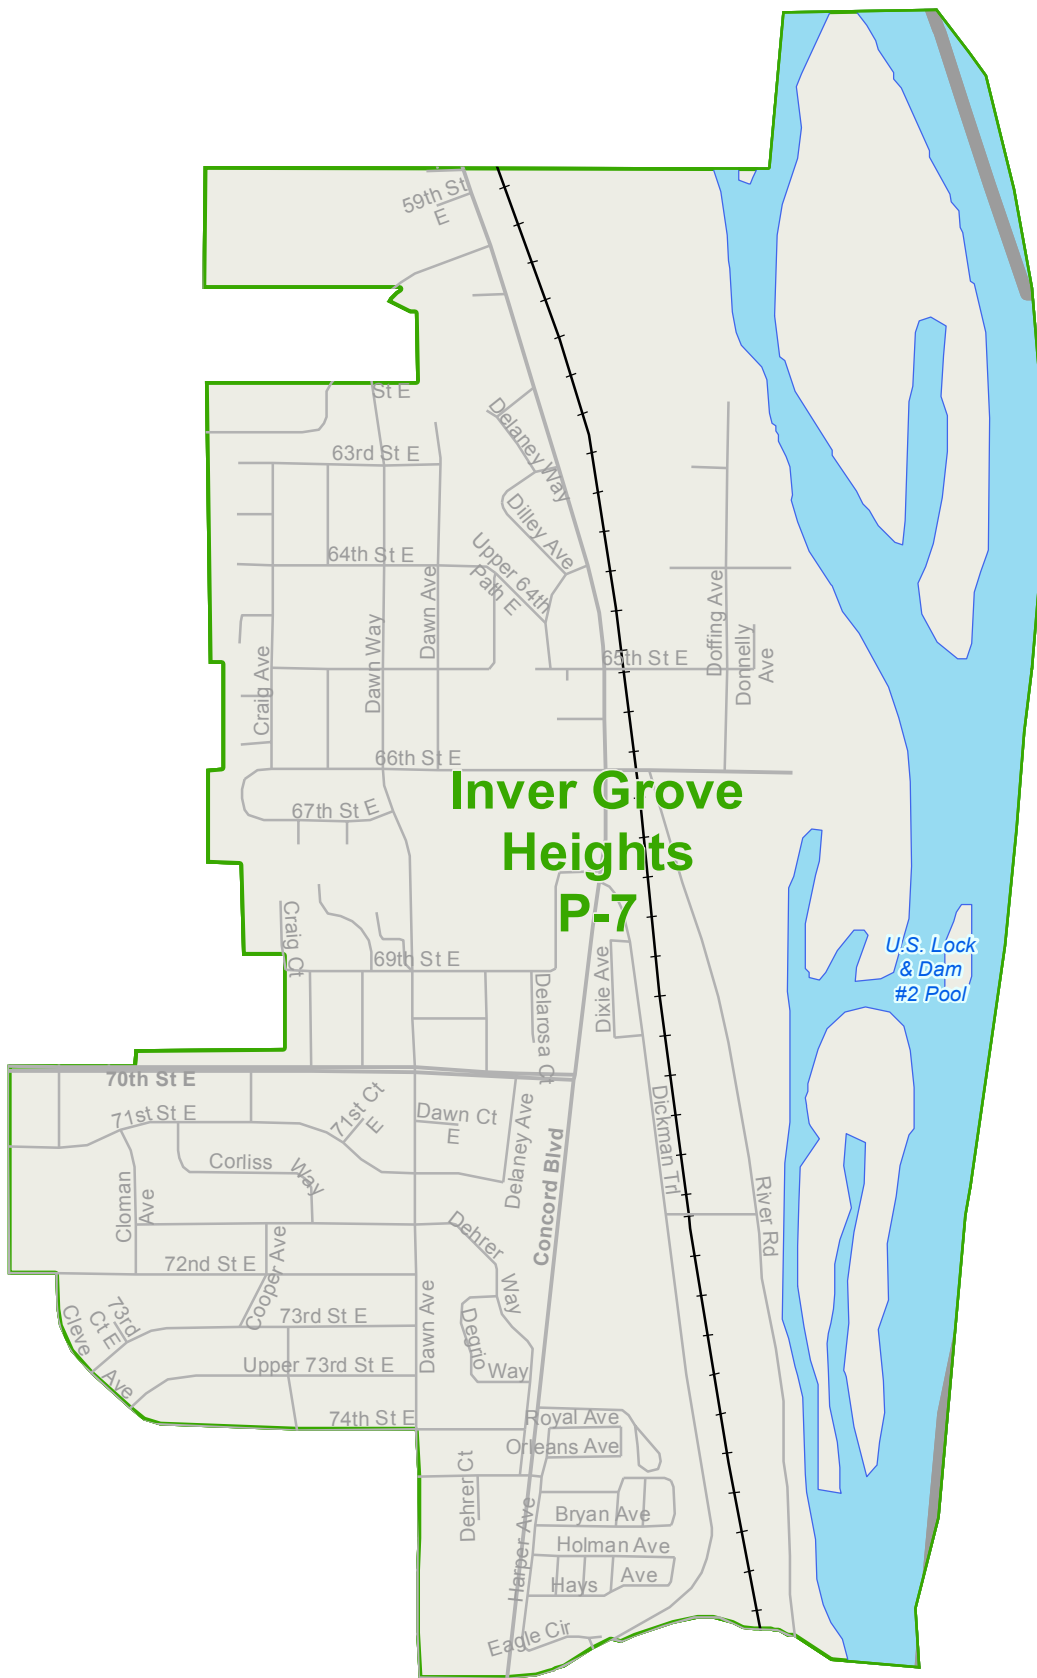

Inver Grove Heights P-7 in Dakota County

Inver Grove Heights P-7

U.S. Lock & Dam #2 Pool

-  Interstate Hwy
-  US Hwy
-  State Hwy
-  Ramps
-  County Road
-  Local Road
-  Railroads
-  Public Schools
-  Colleges and Universities
-  Lakes & Streams
-  County Boundary
-  Precincts 2015

Congressional District: 2

Legislative District: 52B