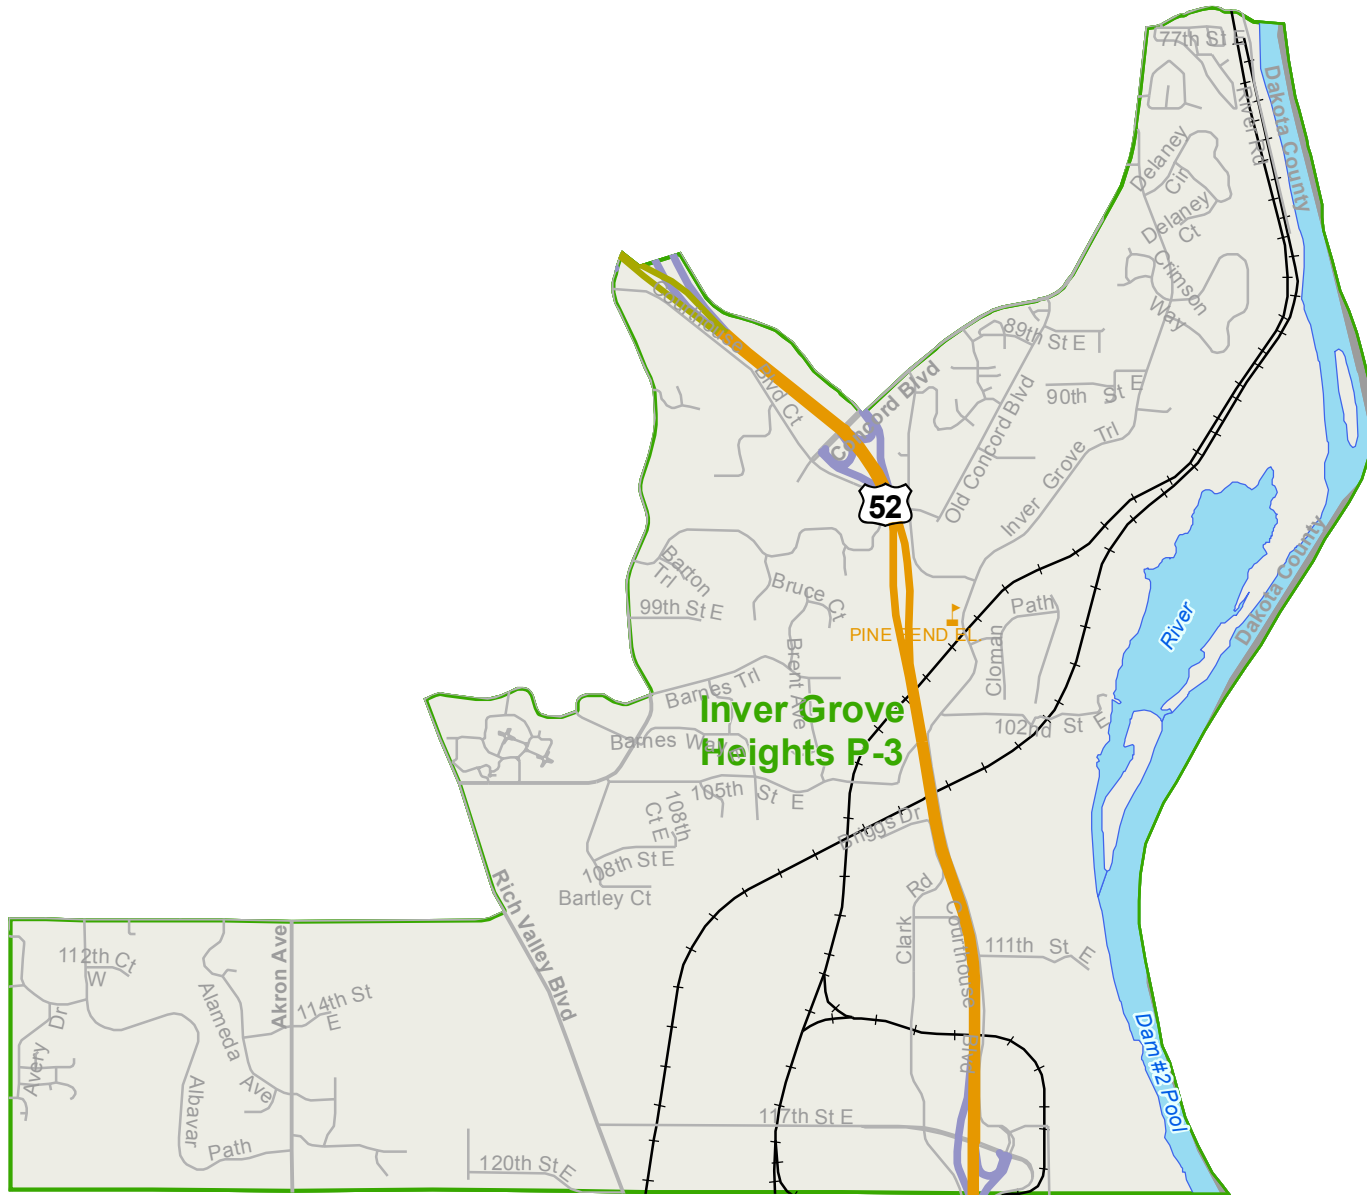

# Inver Grove Heights P-3 in Dakota County

-  Interstate Hwy
-  US Hwy
-  State Hwy
-  Ramps
-  County Road
-  Local Road
-  Railroads
-  Public Schools
-  Colleges and Universities
-  Lakes & Streams
-  County Boundary
-  Precincts 2016

Congressional District: 2

Legislative District: 52B

2016 Precincts provided by MN Secretary of State Elections Division - October 2016

<http://www.gis.lcc.mn/>